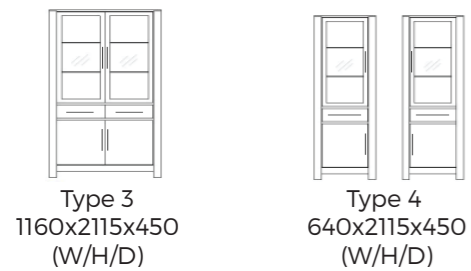

SIDEBOARD

CUPBOARD

TV ELEMENT

HIGHBOARD

DINING TABLES

BAR AND OCCASIONAL TABLES

COFFEE TABLES