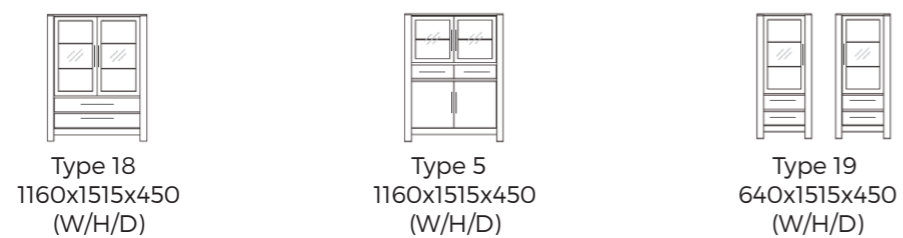

SIDEBOARD

CUPBOARD

TV ELEMENT

HIGHBOARD

DINING TABLES

BAR AND OCCASIONAL TABLES

COFFEE TABLES