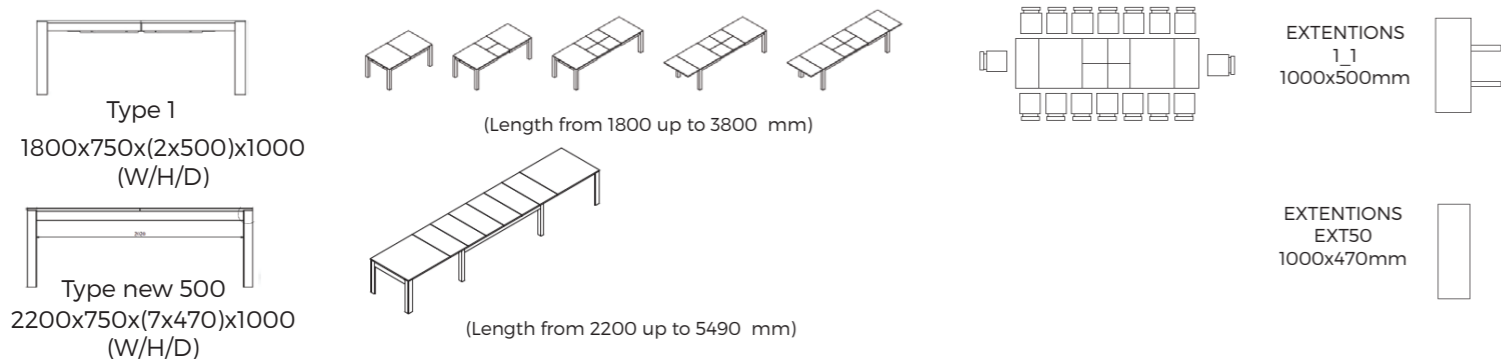

DINING TABLES