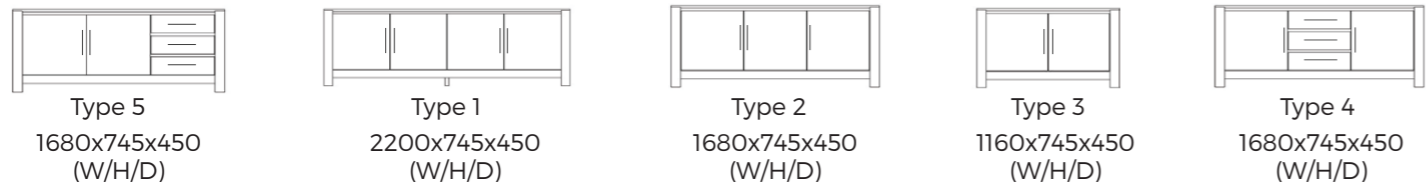

SIDEBOARD

CUPBOARD

TV ELEMENT

HIGHBOARD

DINING TABLES

BAR AND OCCASIONAL TABLES

COFFEE TABLES