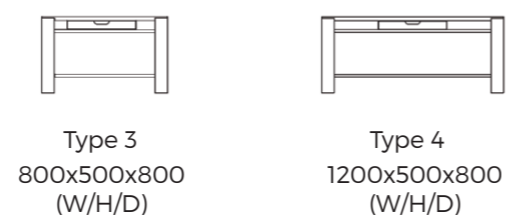

COFFEE TABLES