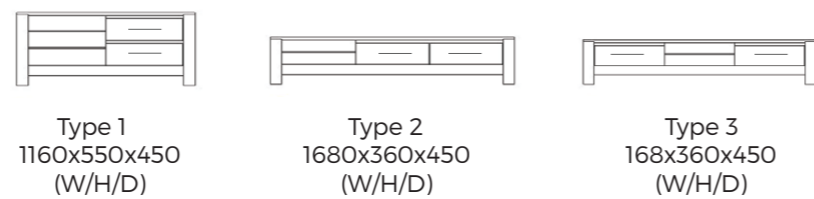

SIDEBOARD

CUPBOARD

TV ELEMENT

HIGHBOARD

DINING TABLES

BAR AND OCCASIONAL TABLES

COFFEE TABLES