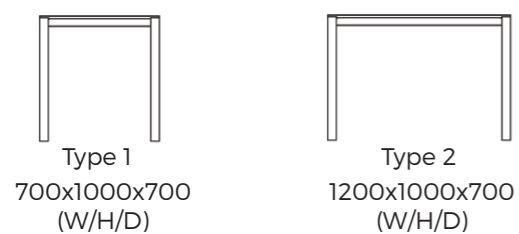

BAR AND OCCASIONAL TABLES