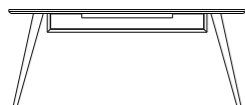

G R O O V E

Type 1
 Sideboard
 (possible to hang)
 W1485 | D450 | H830

Type 2
 Small media sideboard
 (possible to hang)
 W1485 | D450 | H560

Type 3
 Media sideboard
 (possible to hang)
 W2200 | D450 | H560

Type 4
 Console
 (possible to hang)
 W1100 | D350 | H750

Type 5
 Coffee table
 W1200 | D600 | H500

Type 6
 Night table
 (possible to hang)
 W500 | D380 | H480

Type 7
 Highboard
 W800 | D450 | H1290

Type 8
 Dining table
 W1600 | D900 | H740
 Extends up to 2500 (2x450)