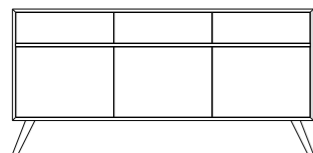

G R O O V E

Type 1
 Sideboard
 (possible to hang)
 W1485 | D450 | H830

Type 2
 Small media sideboard
 (possible to hang)
 W1485 | D450 | H560

Type 3
 Media sideboard
 (possible to hang)
 W2200 | D450 | H560

Type 4
 Console
 (possible to hang)
 W1100 | D350 | H750

Type 5
 Coffee table
 W1200 | D600 | H500

Type 6
 Night table
 (possible to hang)
 W500 | D380 | H480

Type 7
 Highboard
 W800 | D450 | H1290

Type 8
 Dining table
 W1600 | D900 | H740
 Extends up to 2500 (2x450)