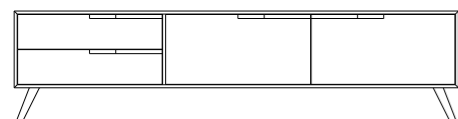

G R O O V E

Type 1
 Sideboard
 (possible to hang)
 W1485 | D450 | H830

Type 2
 Small media sideboard
 (possible to hang)
 W1485 | D450 | H560

Type 3
 Media sideboard
 (possible to hang)
 W2200 | D450 | H560

Type 4
 Console
 (possible to hang)
 W1100 | D350 | H750

Type 5
 Coffee table
 W1200 | D600 | H500

Type 6
 Night table
 (possible to hang)
 W500 | D380 | H480

Type 7
 Highboard
 W800 | D450 | H1290

Type 8
 Dining table
 W1600 | D900 | H740
 Extends up to 2500 (2x450)