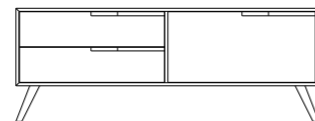

G R O O V E

Type 1
 Sideboard
 (possible to hang)
 W1485 | D450 | H830

Type 2
 Small media sideboard
 (possible to hang)
 W1485 | D450 | H560

Type 3
 Media sideboard
 (possible to hang)
 W2200 | D450 | H560

Type 4
 Console
 (possible to hang)
 W1100 | D350 | H750

Type 5
 Coffee table
 W1200 | D600 | H500

Type 6
 Night table
 (possible to hang)
 W500 | D380 | H480

Type 7
 Highboard
 W800 | D450 | H1290

Type 8
 Dining table
 W1600 | D900 | H740
 Extends up to 2500 (2x450)