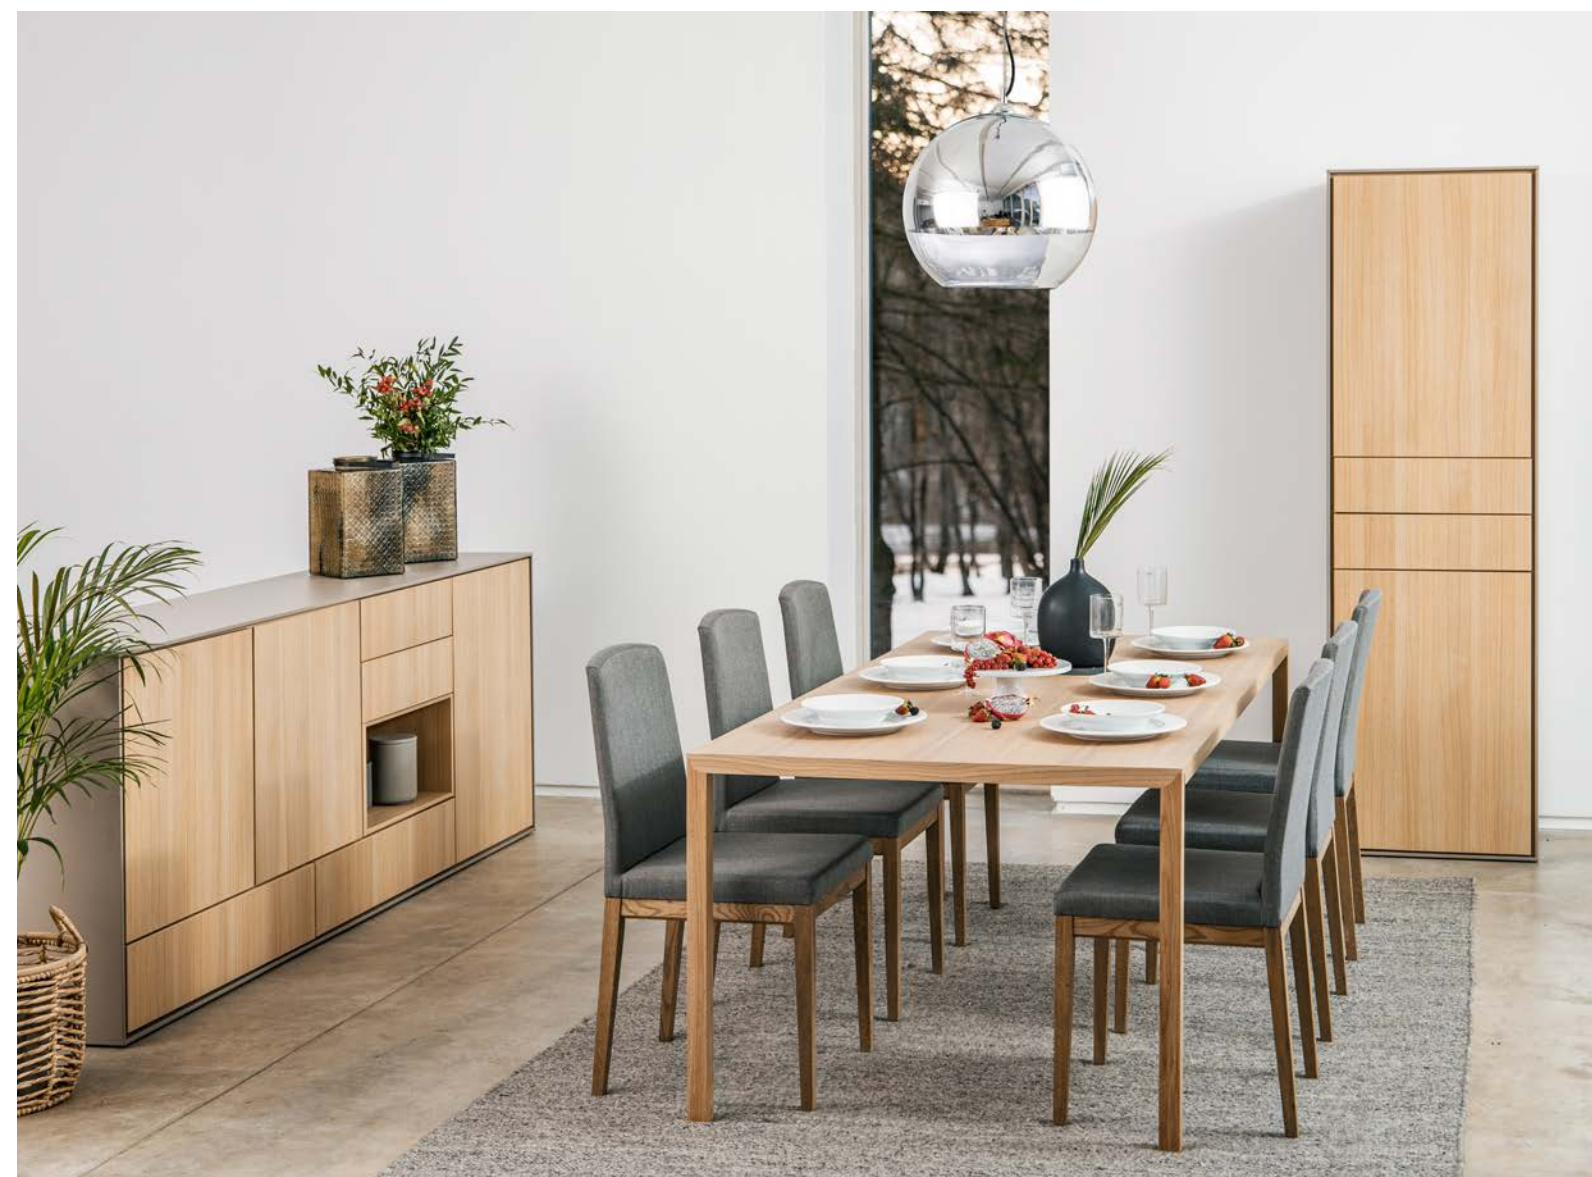

Light Oak
 H1334 ST9

Cassete:

Light Oak
 H1334 ST9

E D G E

Contemporary and minimalistic - that is EDGE. For this collection was used unique combination of wood and laminate. This duo makes these furniture careless and functional. The laminate has waterproof surface which gives opportunity to clean and disinfect the item without any damage to the surface. You can give the collection extra charm by adding wood cassettes or make it simple and ease, just leaving it as it is. Both ways are perfect to give your home a clean, modern and tasteful look. Also, these collection is simple with construction - furniture is made by separate parts which can be joint together and looks like one piece.

The collection consists of a media unit, sideboard, highboard and differend sized tables. Soft close and push to open mechanisms allow to not only enjoy the design of the furniture, but also the quality.