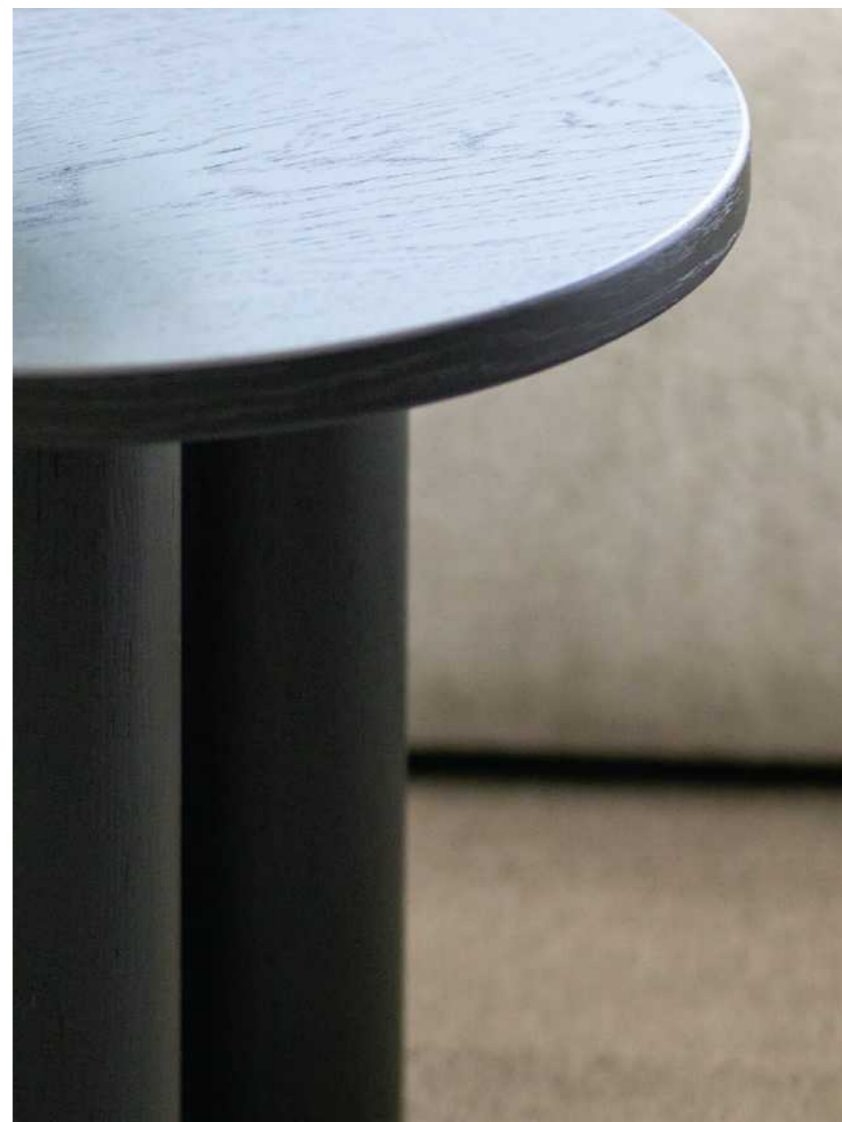

LOLA

 **BALTIC**
FURNITURE

Vytenio str. 20-110, LT-03229
Vilnius, Lithuania
phone: +370 5 219 48 41
info@balticfurniture.lt
www.balticfurniture.lt

LOLA

LOLA - a table of modern design, creating a Scandinavian and light aesthetic. The legs provide uniqueness, as geometric shapes become accents of the home interior. The table design allows integrating it into various interiors. It serves as the centerpiece of the dining area, standing sturdily on four legs.

Type 1

LOLA
DINING TABLE

D 1380 | H750

Type 3

Extention leaf

W1380 | D450 | H30

Type 2

LOLA
DINING TABLE